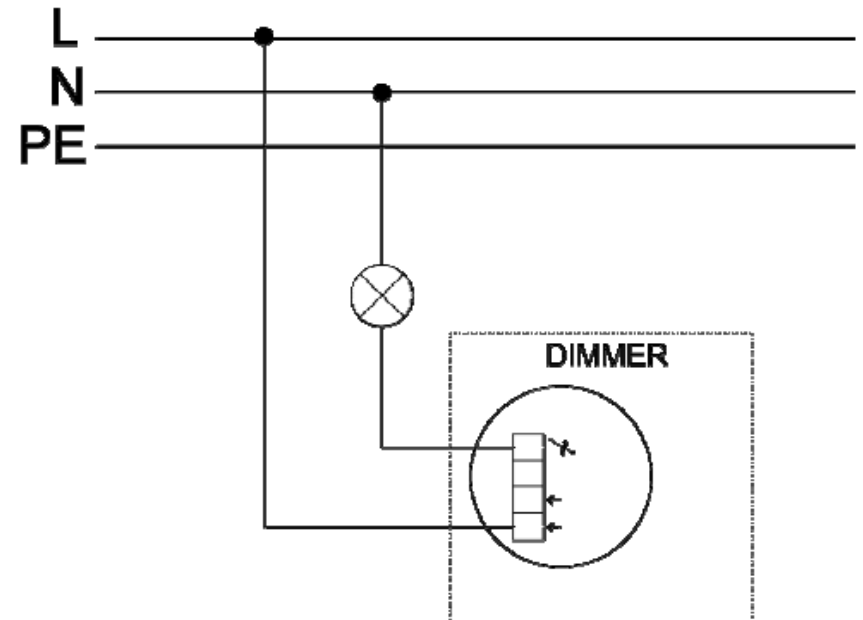

Dimmer control:

- Turning light ON/OFF – push dimmer knob.
- Brightness regulation – rotate dimmer knob

Wiring scheme of dimmer.