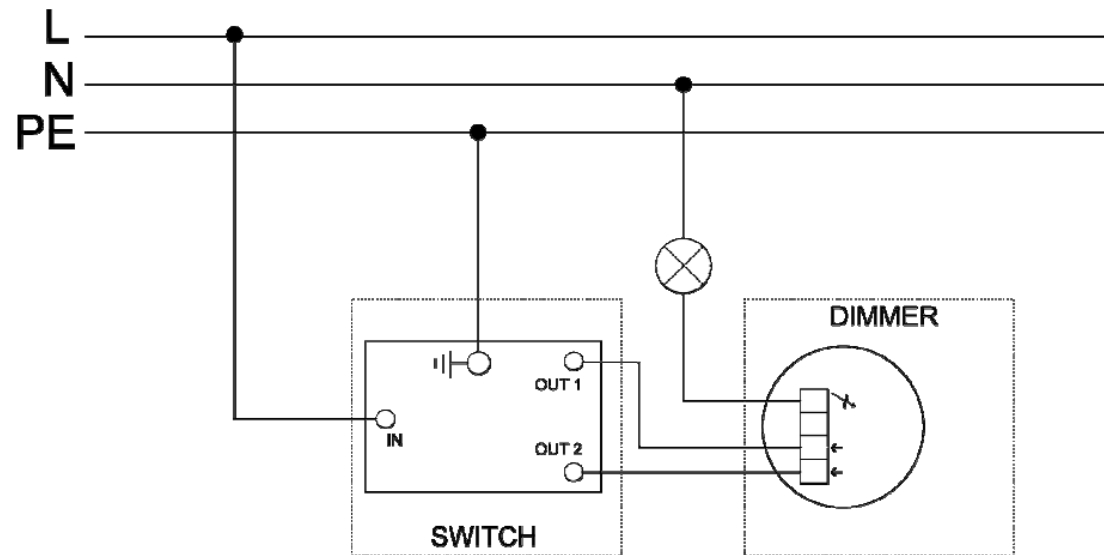

Wiring scheme of dimmer in stair circuit with 3way switch.